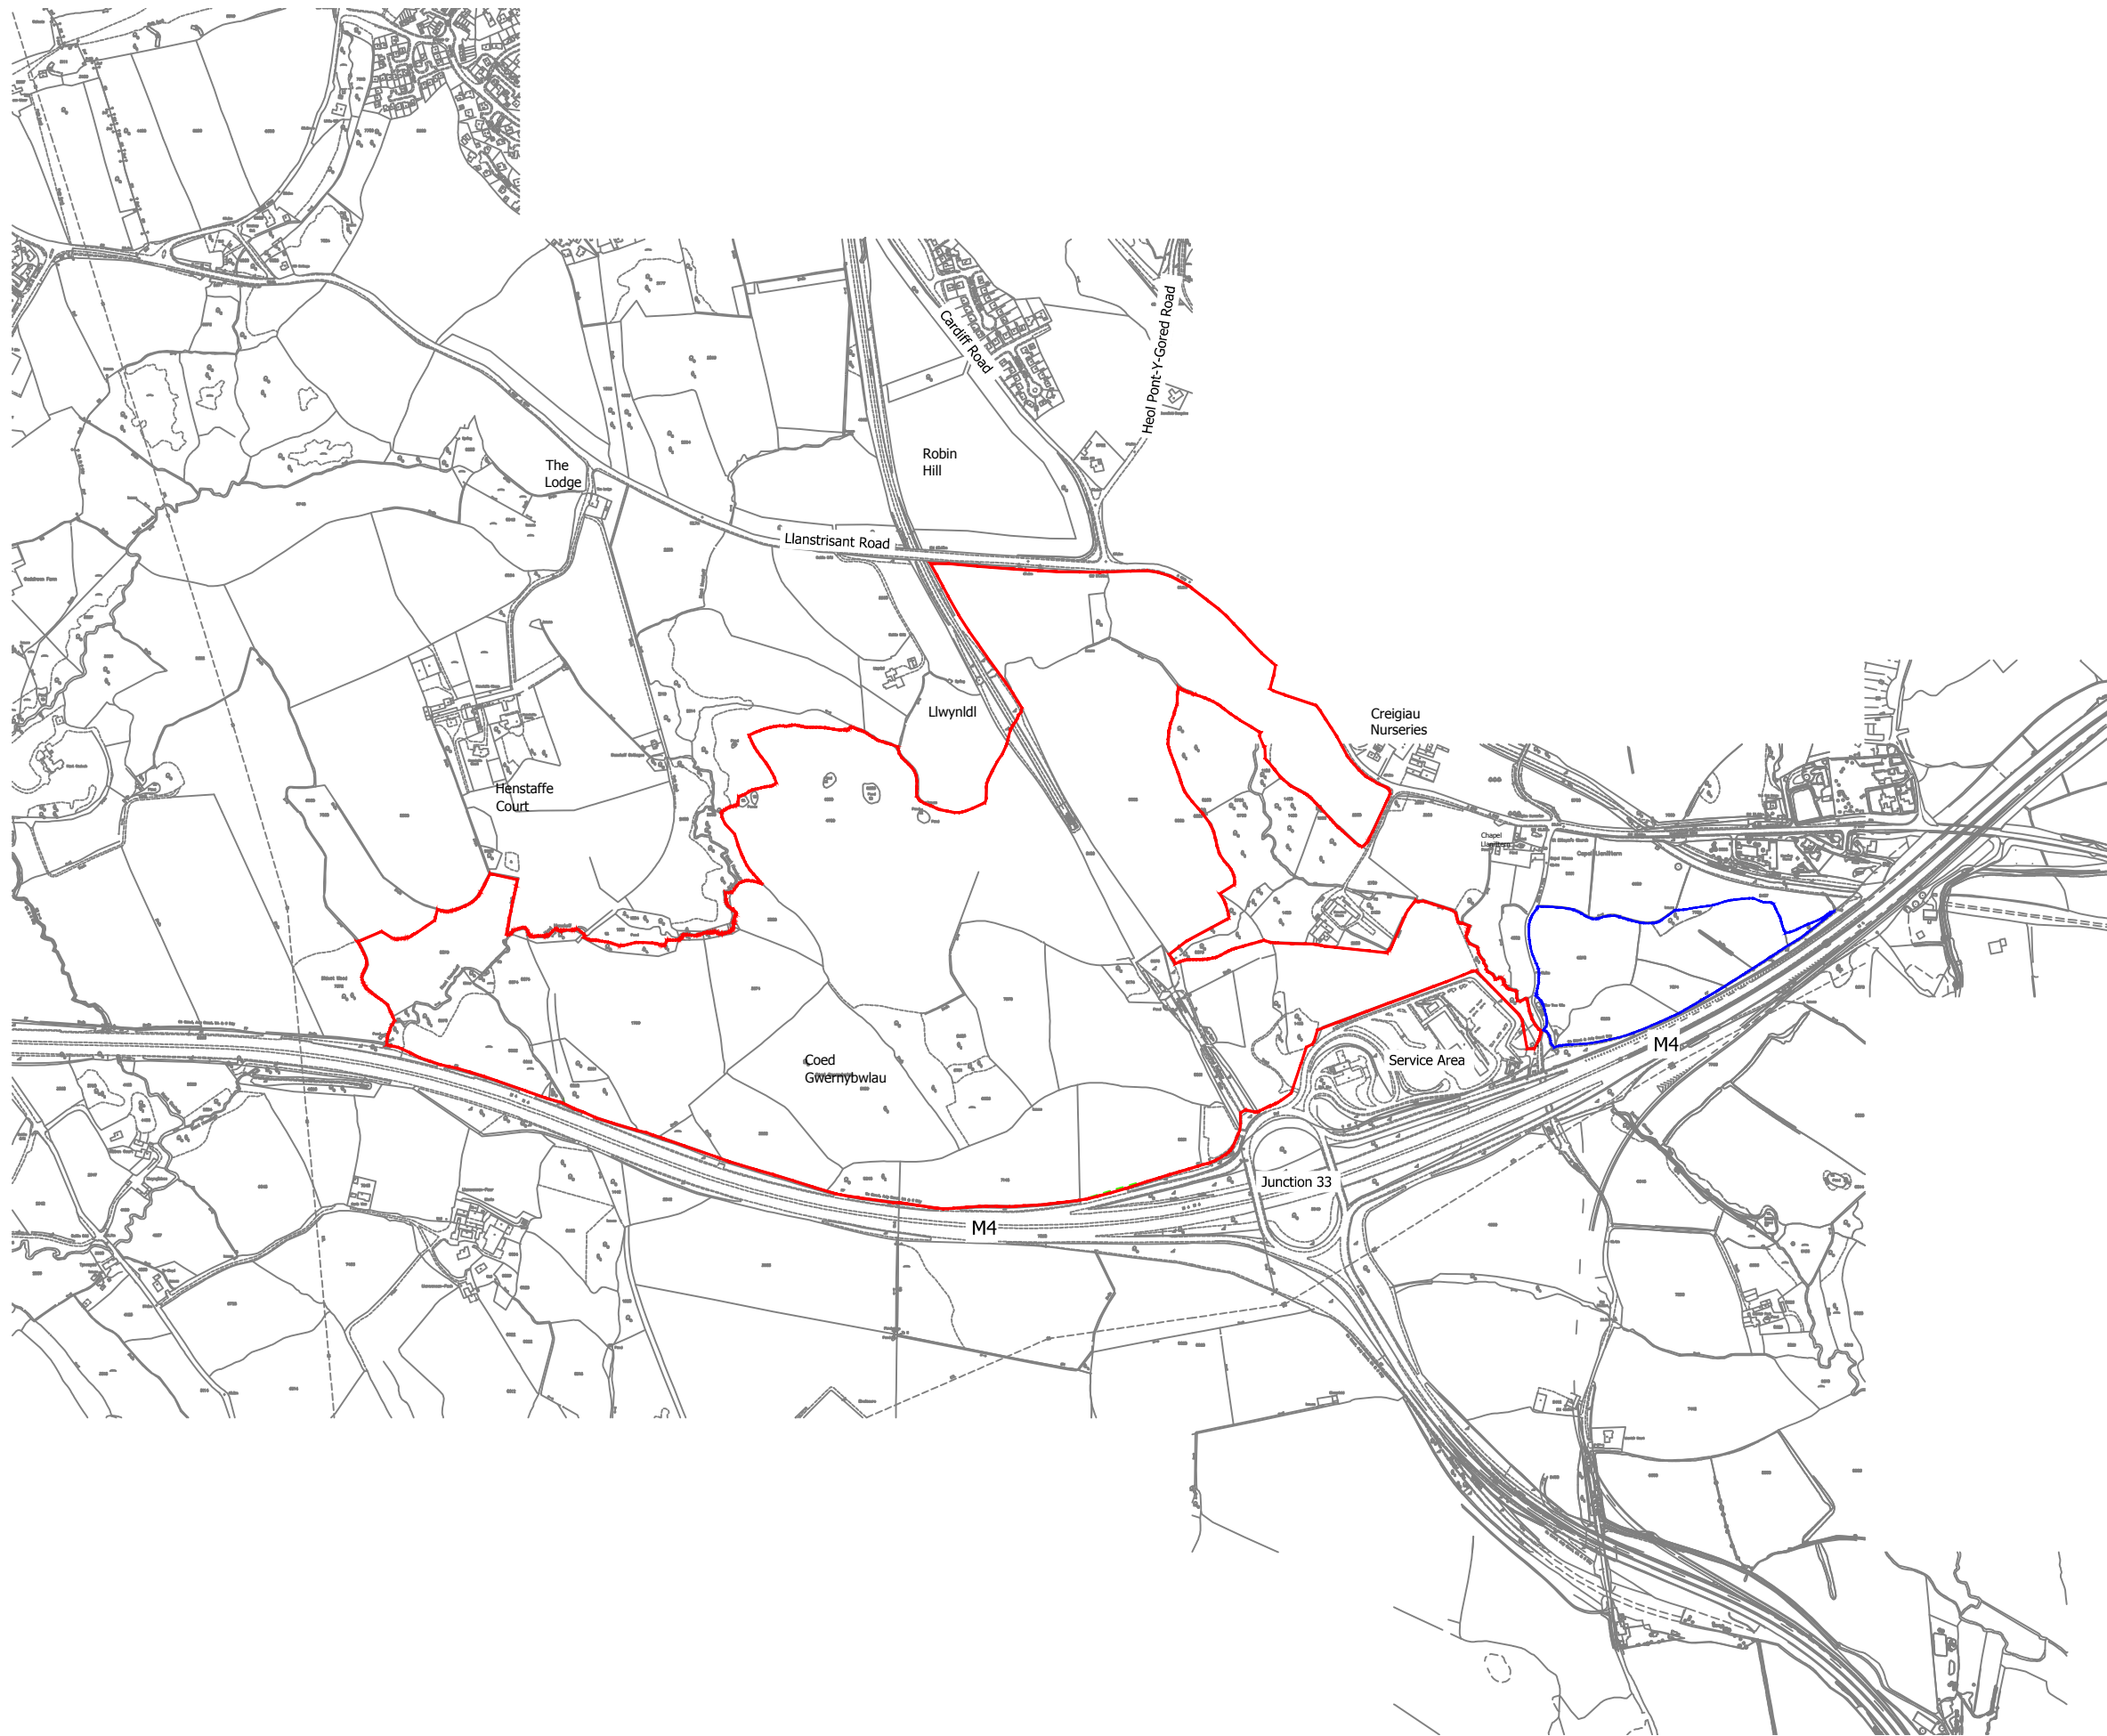

 Application Site Boundary 77.44Ha (191.3ac)
 Other Land in Applicant's Ownership

Project
Red Line Plan

Drawing Title
**Westgate Park, Cardiff
 Junction 33, M4**

Date	Scale	Drawn by	Check by
26.03.14	1:10000	ALD	BW

Project No	Drawing No	Revision
22043	9654	-

Planning • Master Planning & Urban Design
 Architecture • Landscape Planning & Design • Project Services
 Environmental & Sustainability Assessment • Graphic Design