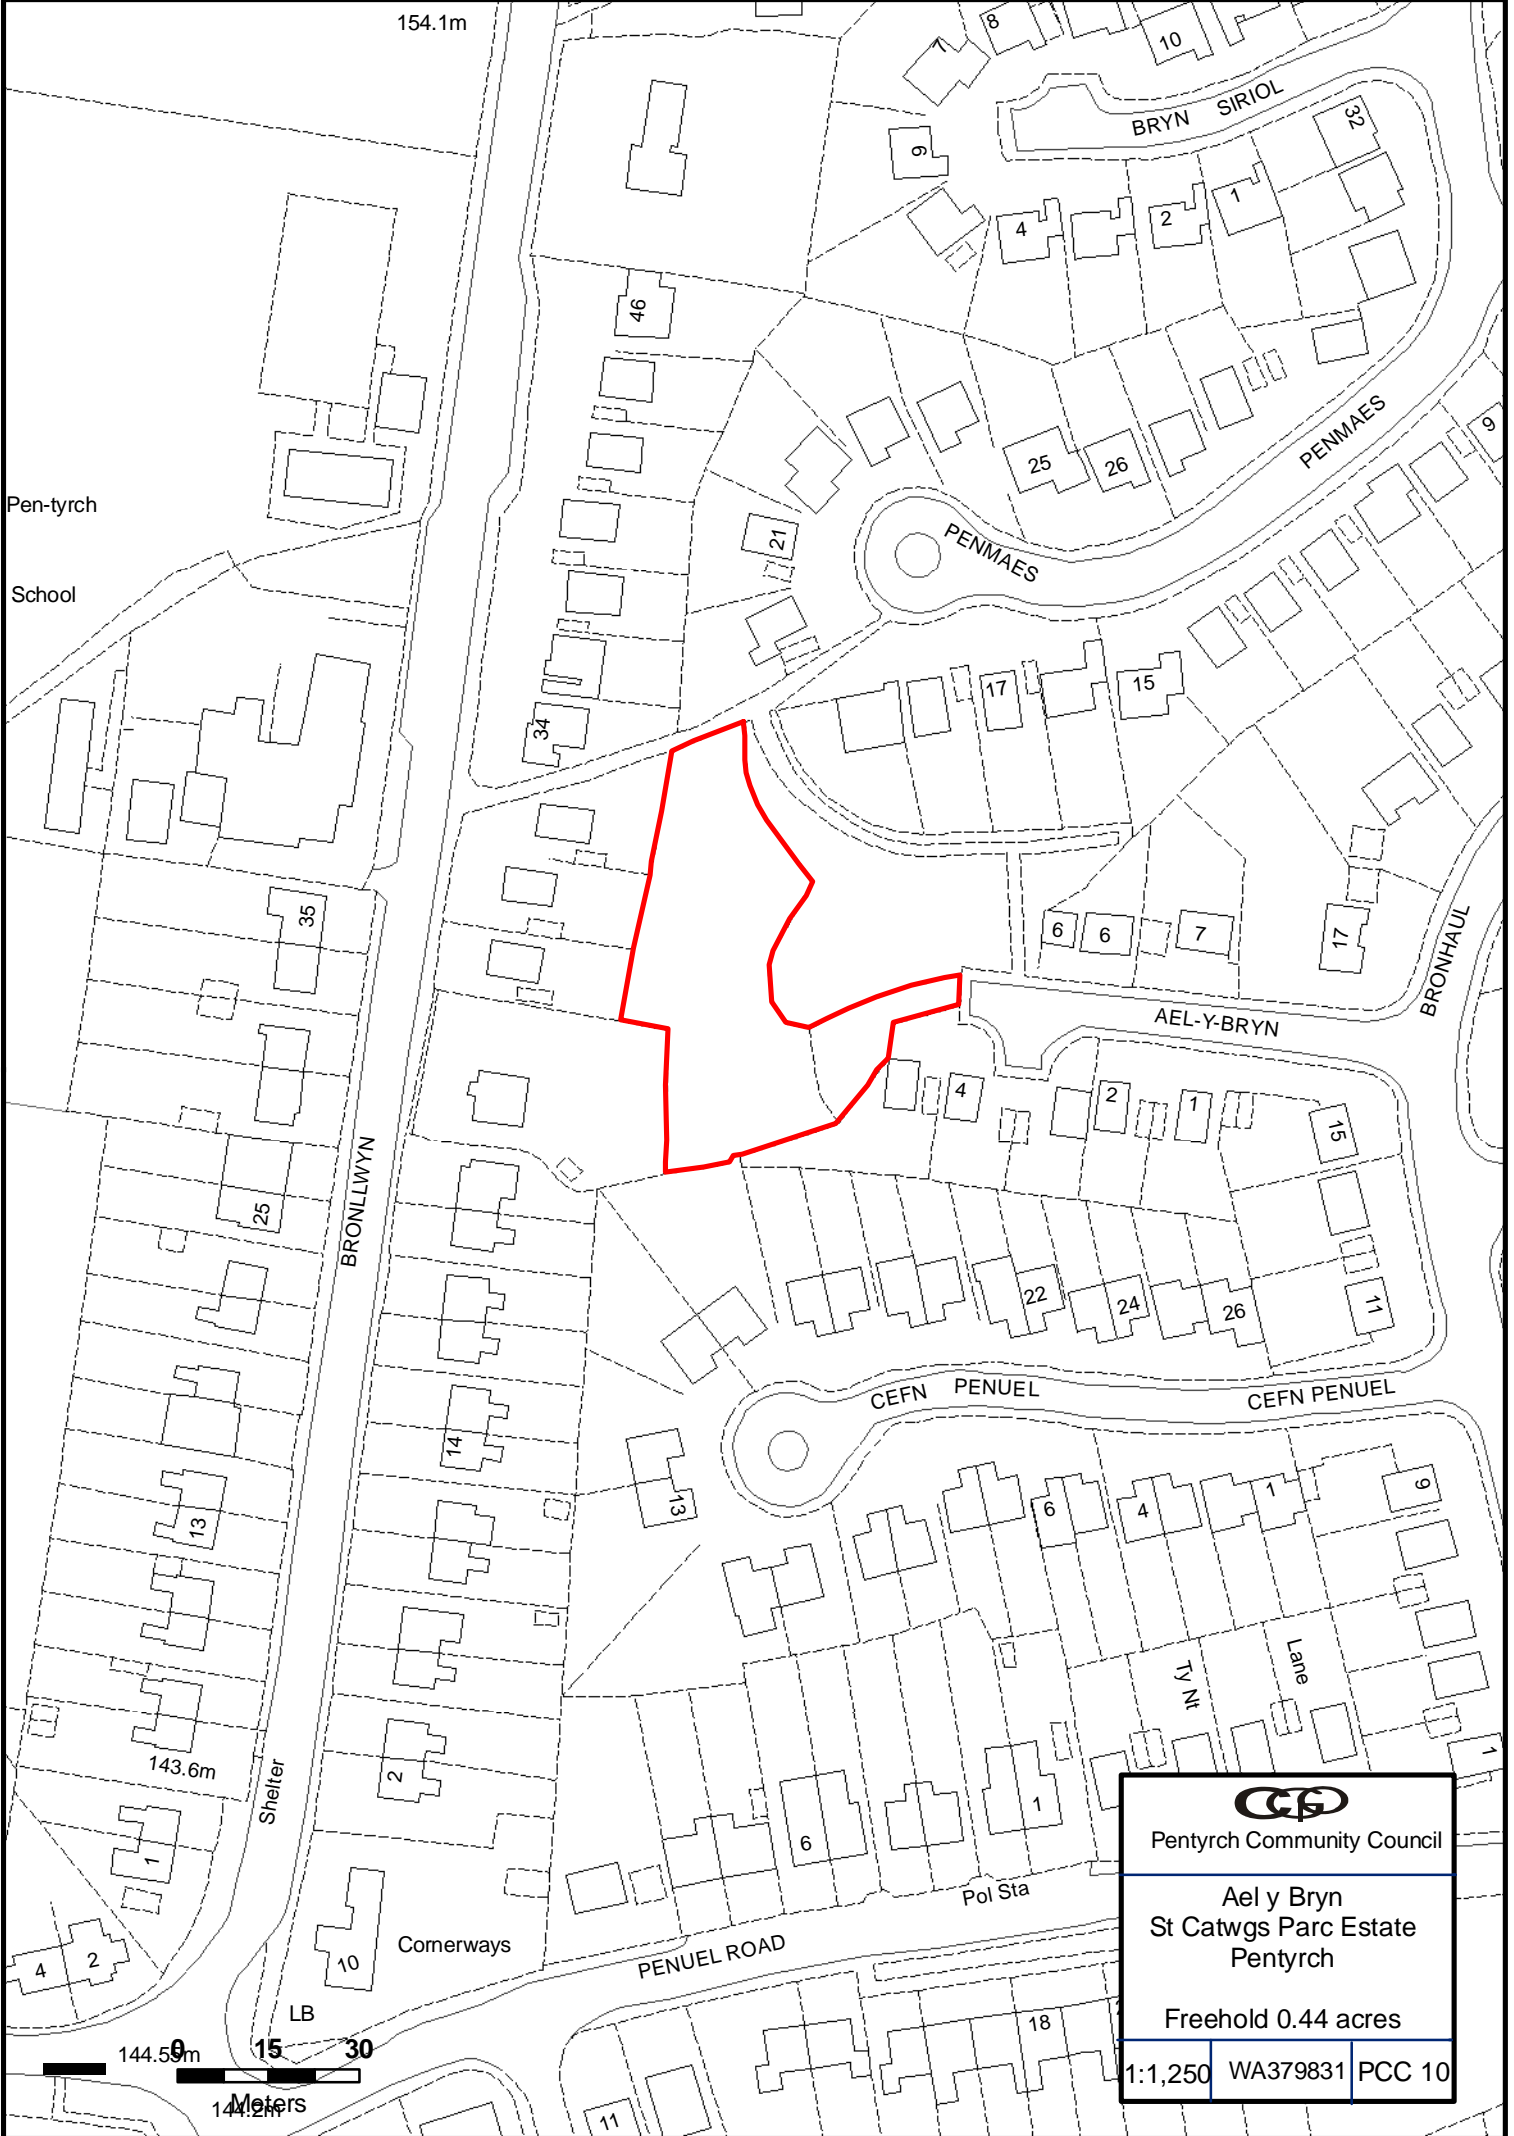

154.1m

Pen-tyrch
School

 Pentyrch Community Council		
Ael y Bryn St Catwgs Parc Estate Pentyrch		
Freehold 0.44 acres		
1:1,250	WA379831	PCC 10