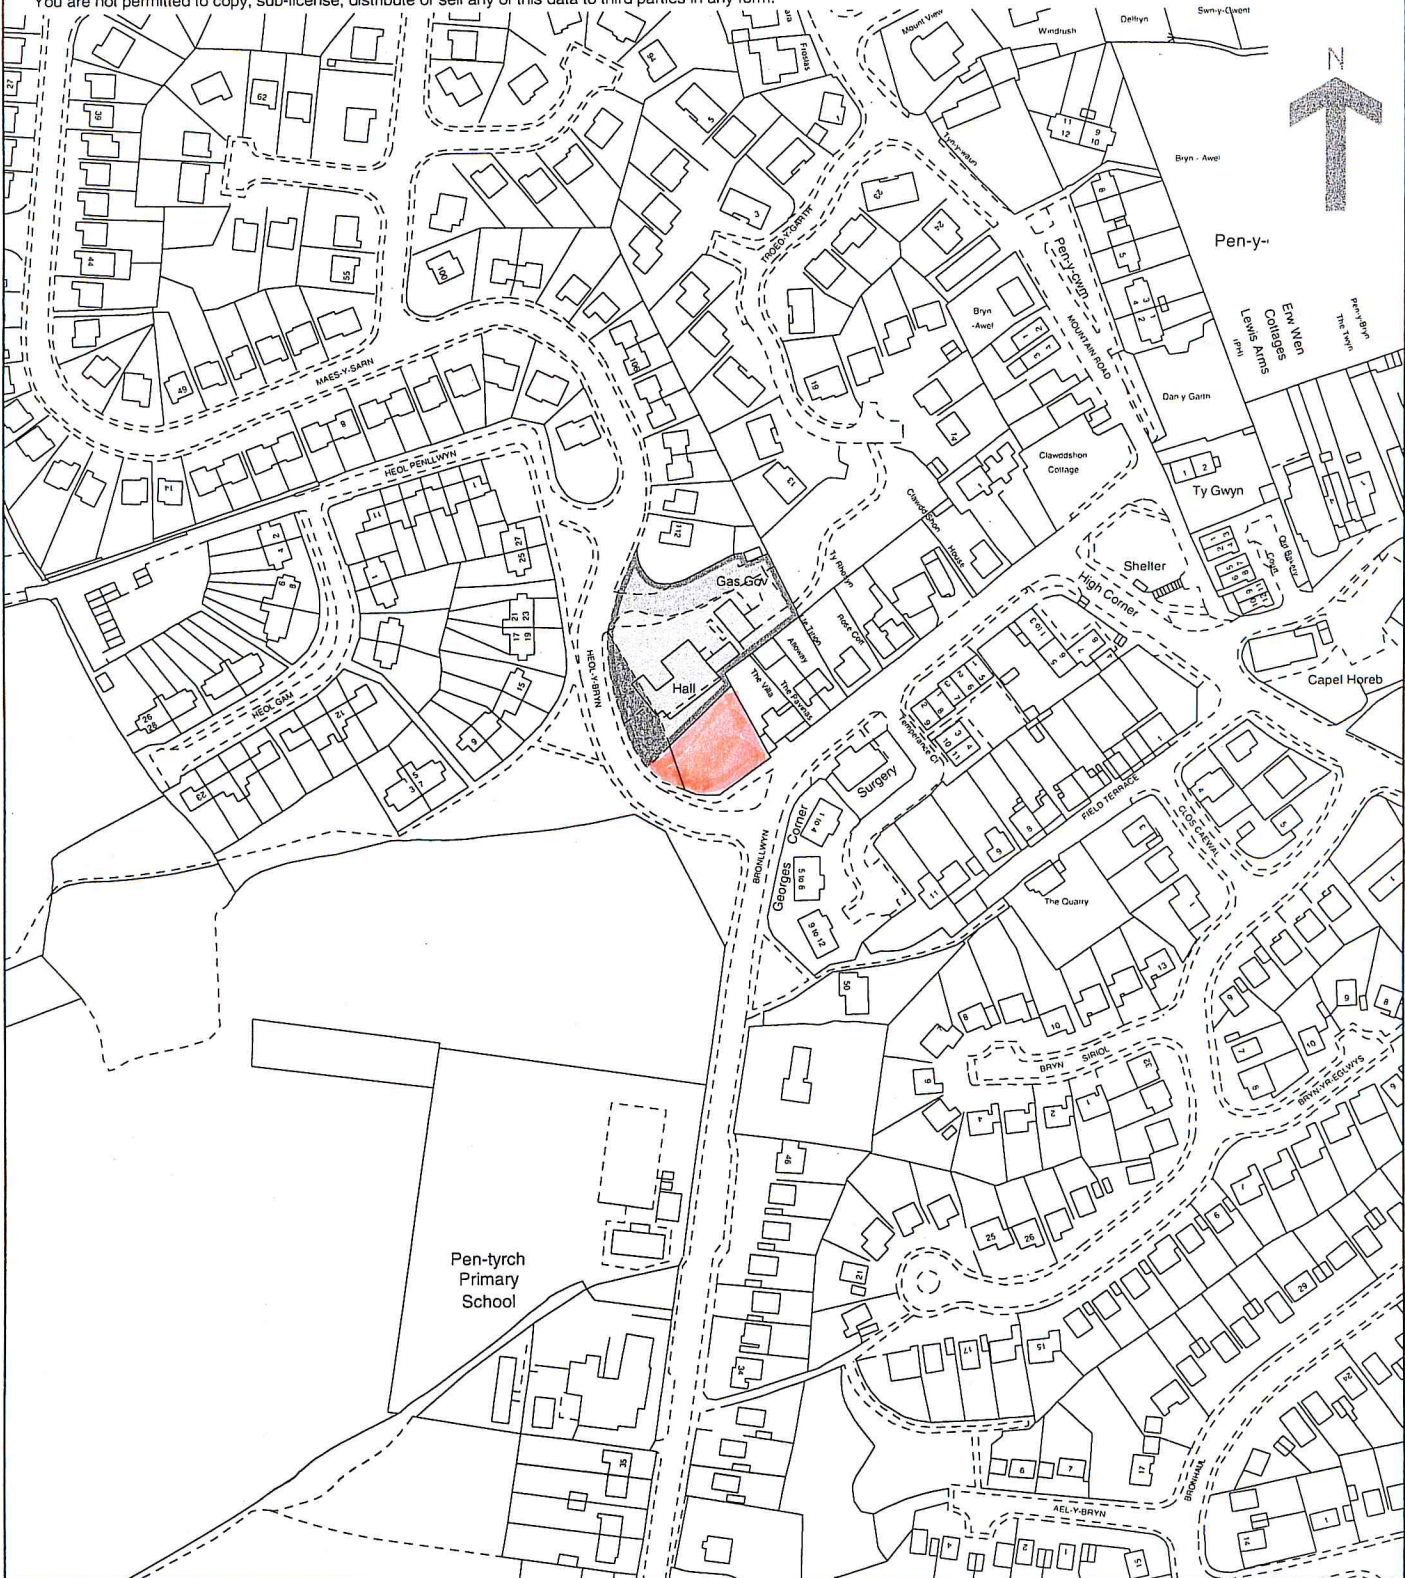

Land Registry  
Official copy of  
title plan

Title number **CYM566859**  
Ordnance Survey map reference **ST0982SE**  
Scale **1:2500**  
Administrative area **Cardiff / Caerdydd**

© Crown copyright and database rights 2012 Ordnance Survey 100026316.  
You are not permitted to copy, sub-license, distribute or sell any of this data to third parties in any form.

**This official copy issued on 24 August 2012 shows the state of this title plan on 24 August 2012 at 14:07:42. It is admissible in evidence to the same extent as the original (s.67 Land Registration Act 2002).**  
This title plan shows the general position, not the exact line, of the boundaries. It may be subject to distortions in scale. Measurements scaled from this plan may not match measurements between the same points on the ground. See Land Registry Public Guide 19 - Title Plans and Boundaries.  
**This title is dealt with by Land Registry, Wales Office.**