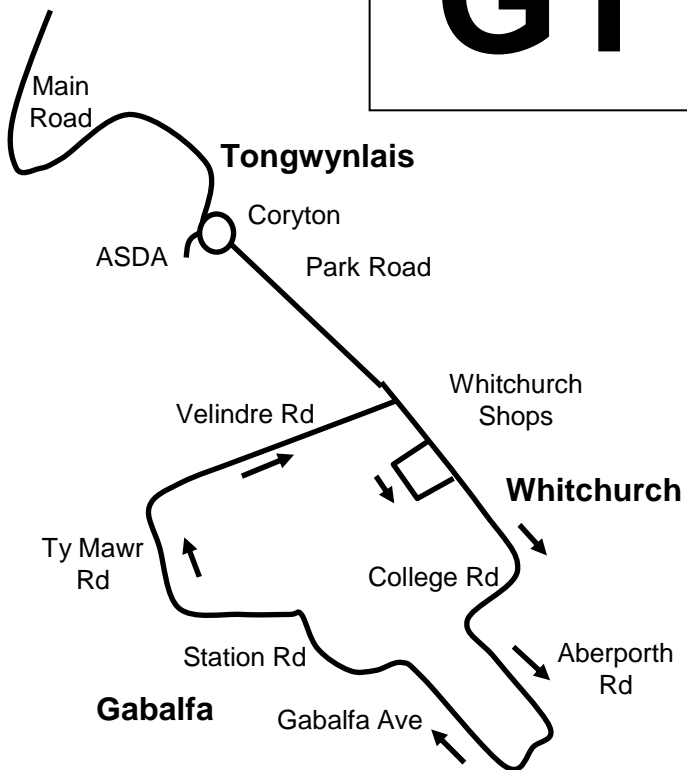

CityRide

service supported by Cardiff Council
Noddir y gwasanaeth gan Gyngor Caerdydd

CityRide

service supported by Cardiff Council
Noddir y gwasanaeth gan Gyngor Caerdydd

Gabalafa to Gwaelod-y-Garth via Whitchurch

Mondays to Saturdays
(except Bank Holiday Mondays)

Dydd Llun I Ddydd Sadwrn
(ac eithrio Gywliau'r Banc)

Greyfriars Rd (GE)	...	...	...	...	...	...	...	...	...	17:08
Gwaelod Y Garth	07:45	...	09:50	10:50	11:50	...	13:50	14:50	15:50	
Tonygwynlais (Merthyr Rd)	...	...	09:55	10:55	11:55	...	13:55	14:55	15:55	
ASDA Coryton	...	...	10:00	11:00	12:00	...	14:00	15:00	16:00	
Whitchurch (Shops)	08:10	...	10:10	11:10	12:10	...	14:10	15:10	16:10	
Gabalafa Ave/Western Dr			09:16	10:16	11:16	12:16	...	14:16	15:16	16:16
Ty Mawr Rd			09:24	10:22	11:22	12:22	...	14:24	15:24	16:24
Whitchurch (Shops)			09:28	10:28	11:28	12:28	...	14:28	15:28	16:28
ASDA Coryton			09:35	10:35	11:35	12:35	13:35	14:35	15:35	16:35
Tonygwynlais (Merthyr Rd)			09:44	10:44	11:44	...	13:44	14:44	15:44	16:44
Gwaelod Y Garth			09:49	10:49	11:49	...	13:49	14:49	15:49	16:49
Greyfriars Rd (GE)	08:25	...	...	...	...	...	...	...	...	...

Service supported by Cardiff Council
Noddir y gwasanaeth gan Gyngor Caerdydd
www.cardiff.gov.uk/travel

Operated by
New Adventure Travel

www.natgroup.co.uk

Gweithredir gan
New Adventure Travel

traveline cymru
public transport info
gwybodaeth cludiant
0871 200 22 33
www.traveline.info
txt **84268**

31 March 2014
31 Mawrth 2014